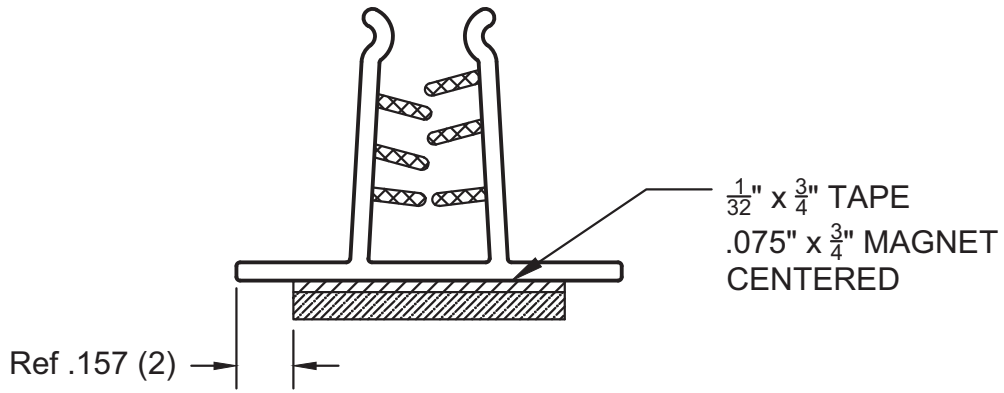

1:1 Scale

REV.	DESCRIPTION	MODIFIED BY	DATE	popco inc. MINNETONKA, MN				FDF SIGN FOOT	
						SCALE 2:1	PART NO.	SIZE A	
				DRAWN SBP	APPROVED	DATE 06/09/23	DRAWING NO. EP2950T2	REV	