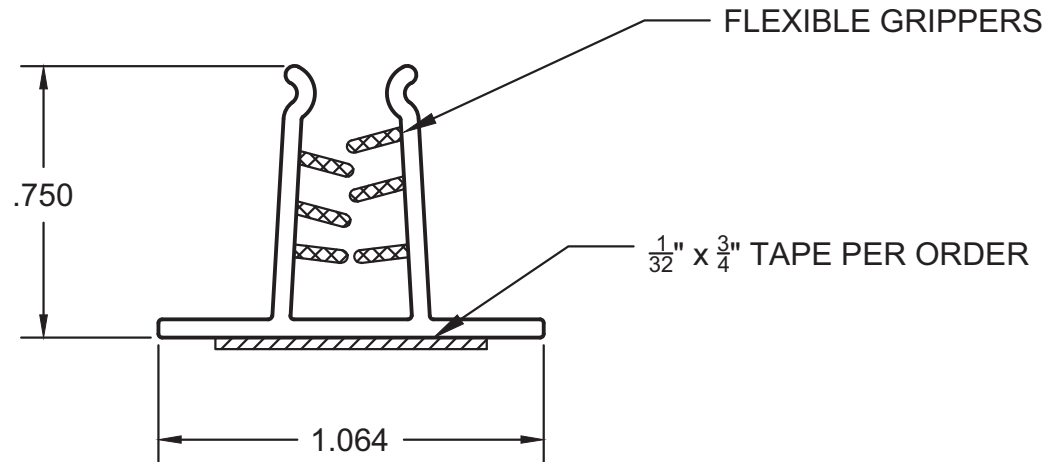

1:1 Scale

For 1/8" - 3/16" Stock

REV.	DESCRIPTION	MODIFIED BY	DATE	popco inc.		FDF SIGN FOOT		SCALE	PART NO.	SIZE
				MINNETONKA, MN		2:1				A
				DRAWN	APPROVED	DATE	DRAWING NO.			REV
				SBP		12/20/18	EP2950T1			